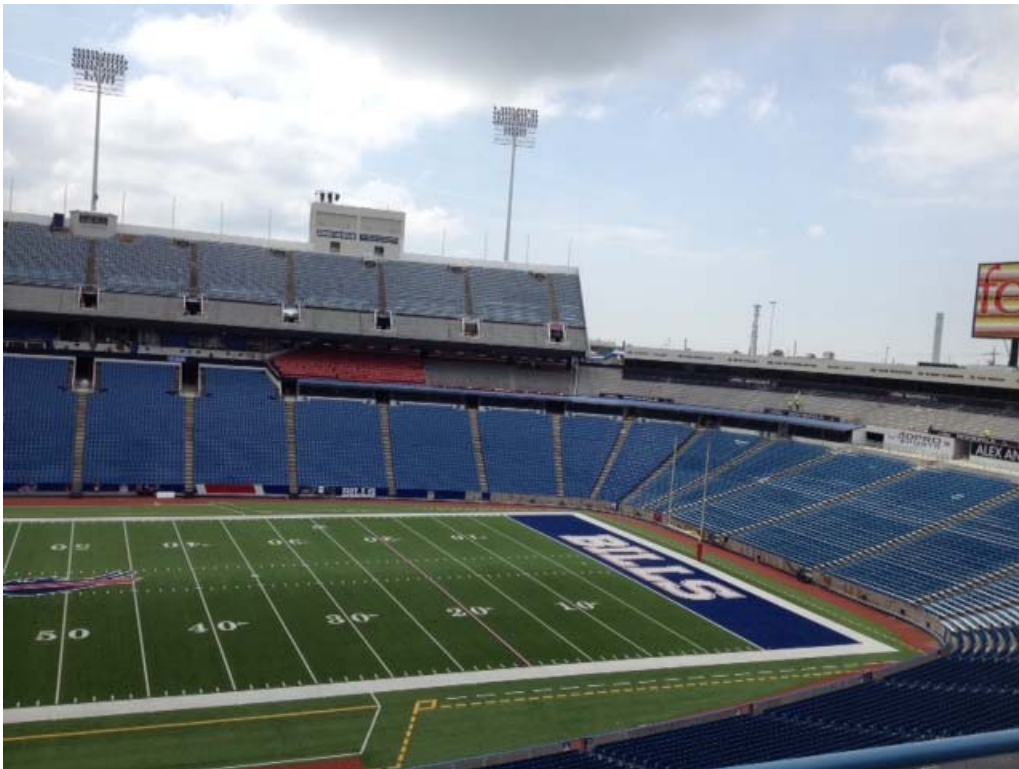

September 16, 2014

A \$130 million overhaul of the existing 1973 structure will update nearly every portion of the Buffalo Bills campus. Scope includes turning the former press box into a facility dedicated solely for radio and TV broadcasts, two luxury 40-person luxury suites are being built and a new press box. Fans will be greeted by new digital scoreboards, a 12,000 sq. ft. Bills store and the addition of 14 new bathrooms and five new concession stands. This fast-track project is anticipated for completion before the start of the 2014-2015 season. Join us to learn more about this project and about other local projects making up the Buffalo Resurgence!